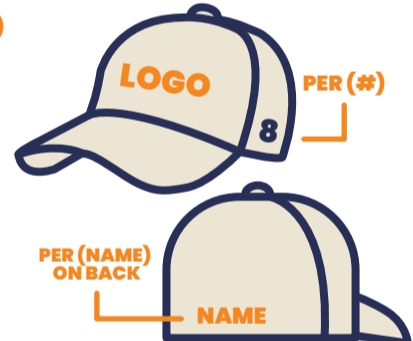

DECORATION LOCATIONS & SIZES

1 PRINTED LOGO & PERSONALIZATION

STADIUM SEAT
13.5" W X 10.5" H

LEFT LEG
3.75" W X 3.75" H

BLANKET
16.5" W X 10.5" H

FULL FRONT
8" W X 6" H | YXS - YL
10" W X 8" H | YXL - XL
12" W X 10" H | 2XL+

If the brand logo is on the left sleeve, then personalization will go on the right.

LEFT CHEST
4" W X 3" H

PANTS
4" W X 3" H

MASK
2" W X 2" H

2 EMBROIDERY LOGO & PERSONALIZATION

If the brand logo is on the left sleeve, then personalization will go on the right.

LEFT CHEST
4" W X 3" H

BEANIES & BUCKETS
3.5" W X 2" H

For Snapbacks, name goes on the side.

HATS (HD)
4" W X 2.25" H

BAGS
4" W X 3" H

SCARF
4" W X 3" H

PANTS
4" W X 3" H

BLANKETS
5" W X 4" H