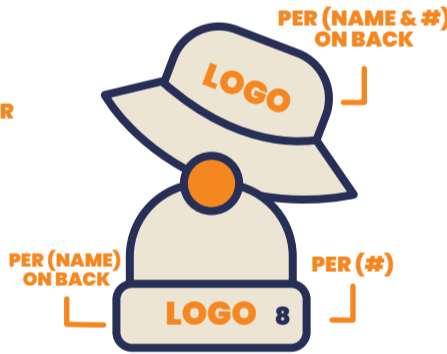

DECORATION LOCATIONS & SIZES

1 PRINTED LOGO & PERSONALIZATION

STADIUM SEAT
13.5" W X 10.5" H

LEFT LEG
3.75" W X 3.75" H

BLANKET
16.5" W X 10.5" H

FULL FRONT
8" W X 6" H | YXS - YL
10" W X 8" H | YXL - XL
12" W X 10" H | 2XL+

If the brand logo is on the left sleeve, then personalization will go on the right.

LEFT CHEST
4" W X 3" H

PANTS
4" W X 3" H

MASK
2" W X 2" H

2 EMBROIDERY LOGO & PERSONALIZATION

If the brand logo is on the left sleeve, then personalization will go on the right.

LEFT CHEST
4" W X 3" H

BEANIES & BUCKETS
3.5" W X 2" H

For Snapbacks, name goes on the side.

HATS (HD)
4" W X 2.25" H

BAGS
4" W X 3" H

SCARF
4" W X 3" H

PANTS
4" W X 3" H

BLANKETS
5" W X 4" H